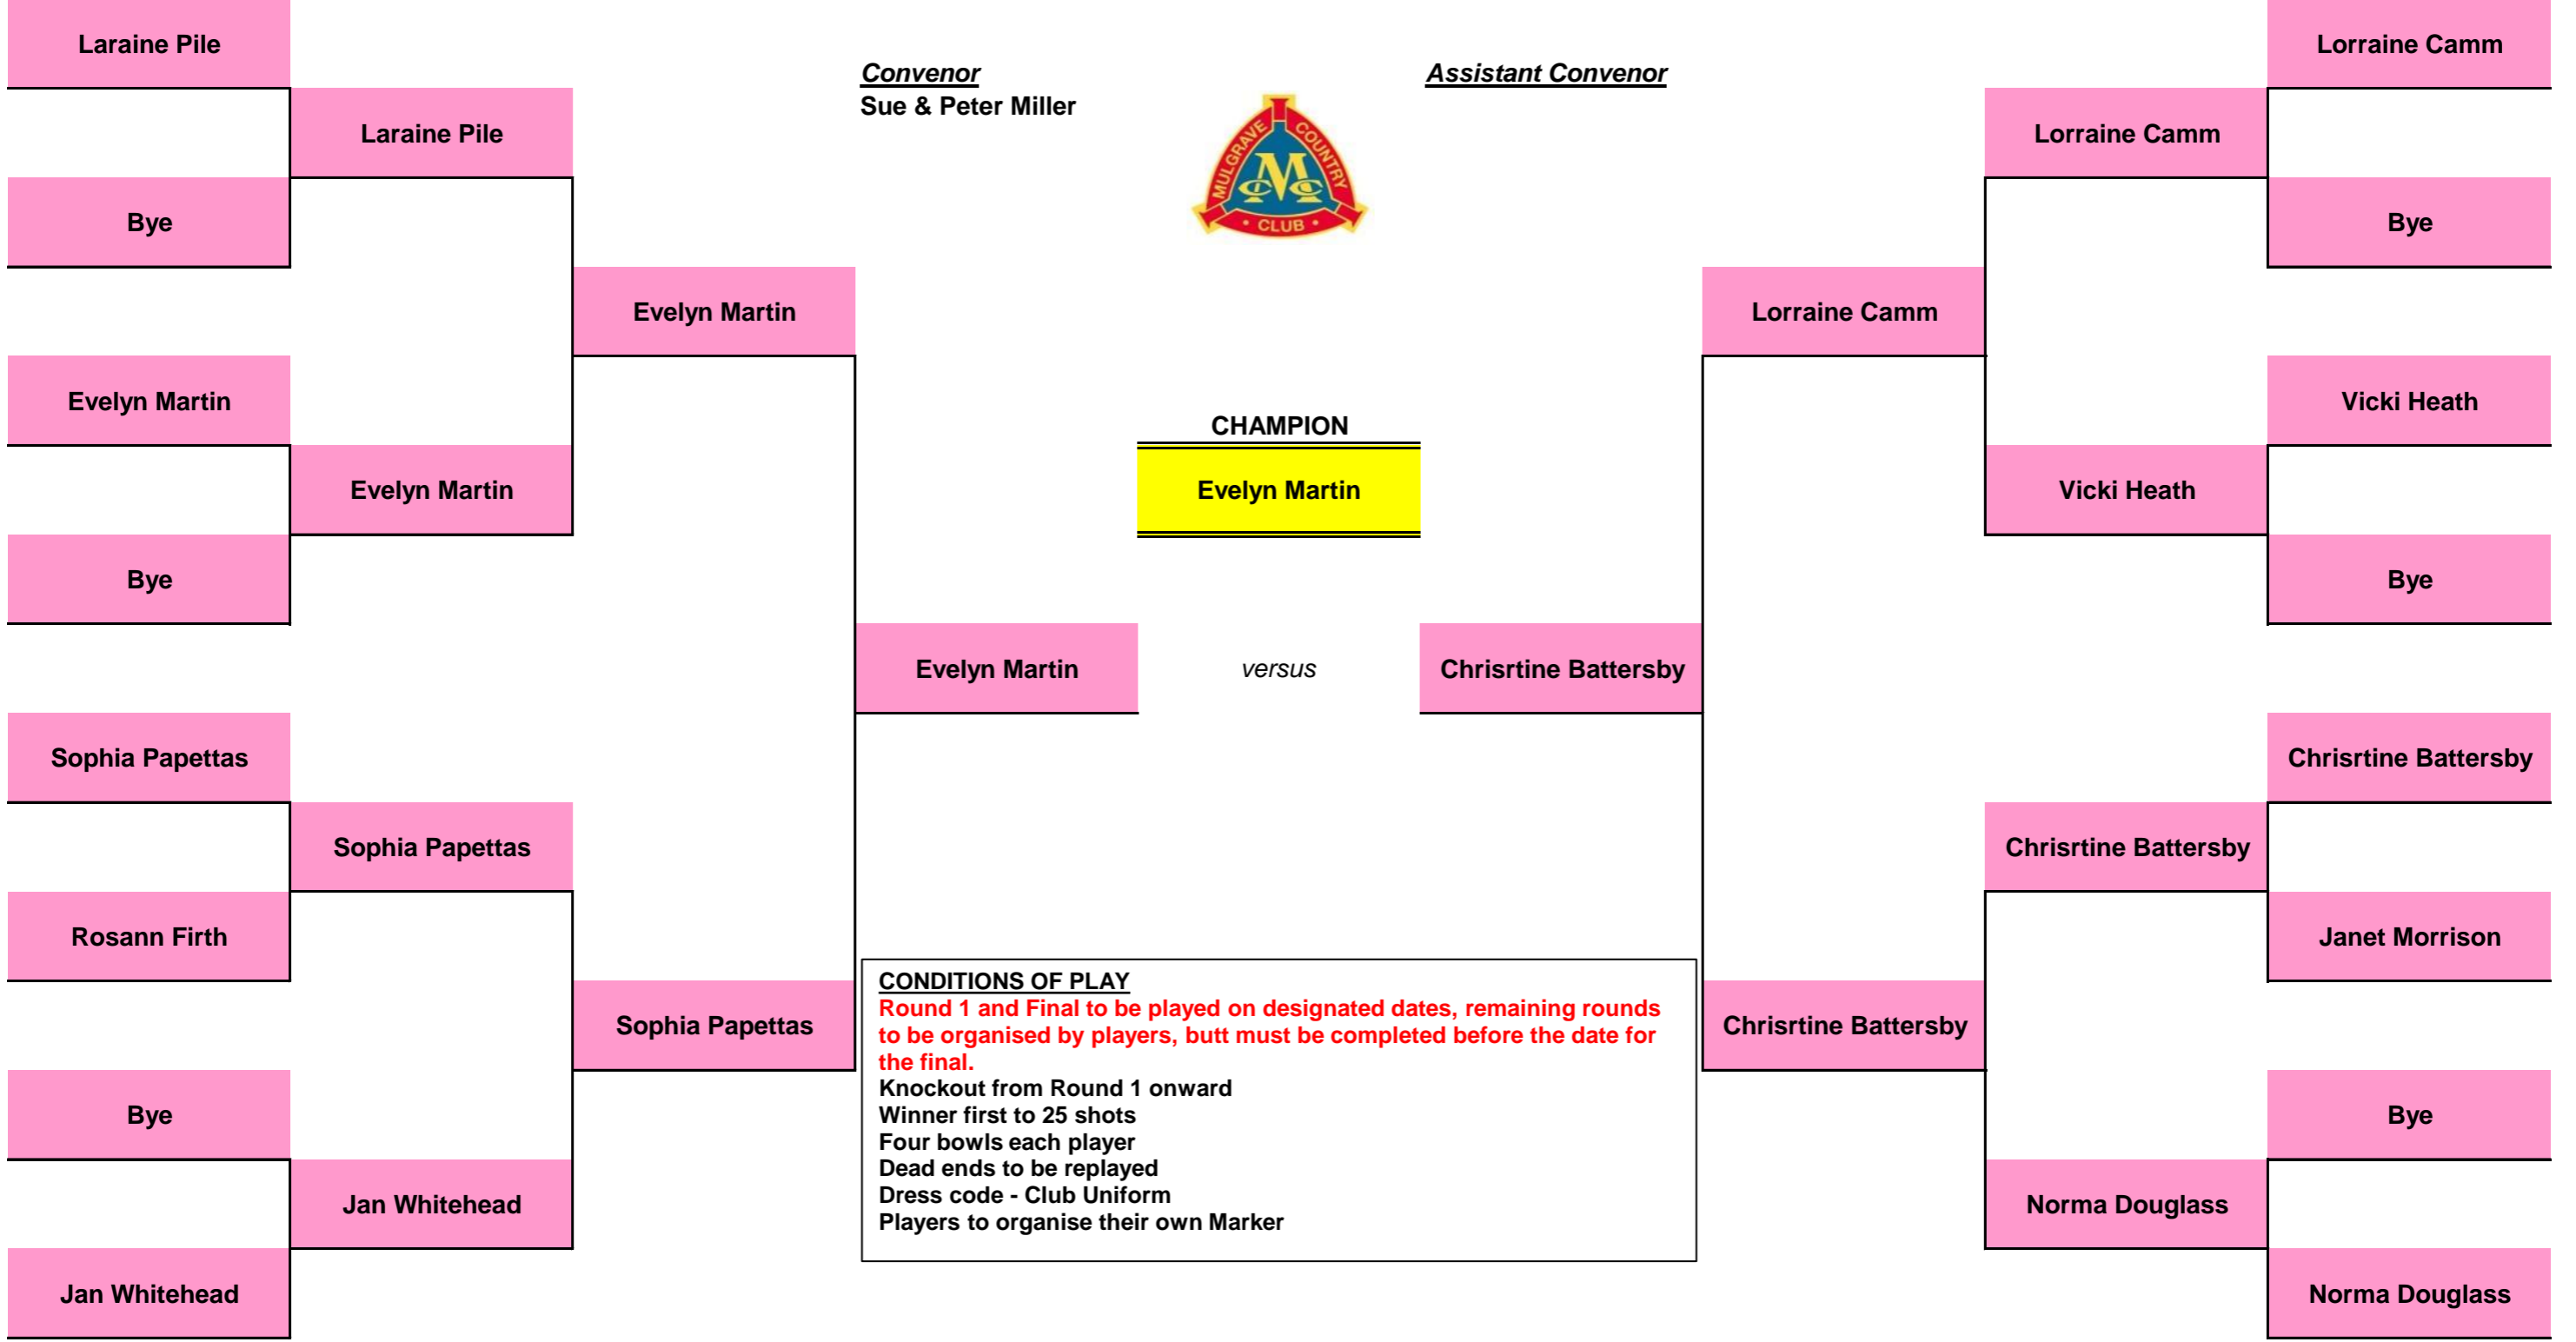

Round 1 Sun 21 Nov 2021 10.00am	Round 2	Semi-Finals	Final Sat 08 Jan 2022 10.00am	Semi-Finals	Round 2	Round 1 Sun 21 Nov 2021 10.00am
--	----------------	--------------------	--	--------------------	----------------	--

WOMEN'S SINGLES

Round 1 Sun 28 Nov 2021 10.00am	Round 2	Semi-Finals	Final Sun 09 Jan 2022 1.30pm	Semi-Finals	Round 2	Round 1 Sun 28 Nov 2021 10.00am
---------------------------------------	---------	-------------	---	-------------	---------	---------------------------------------